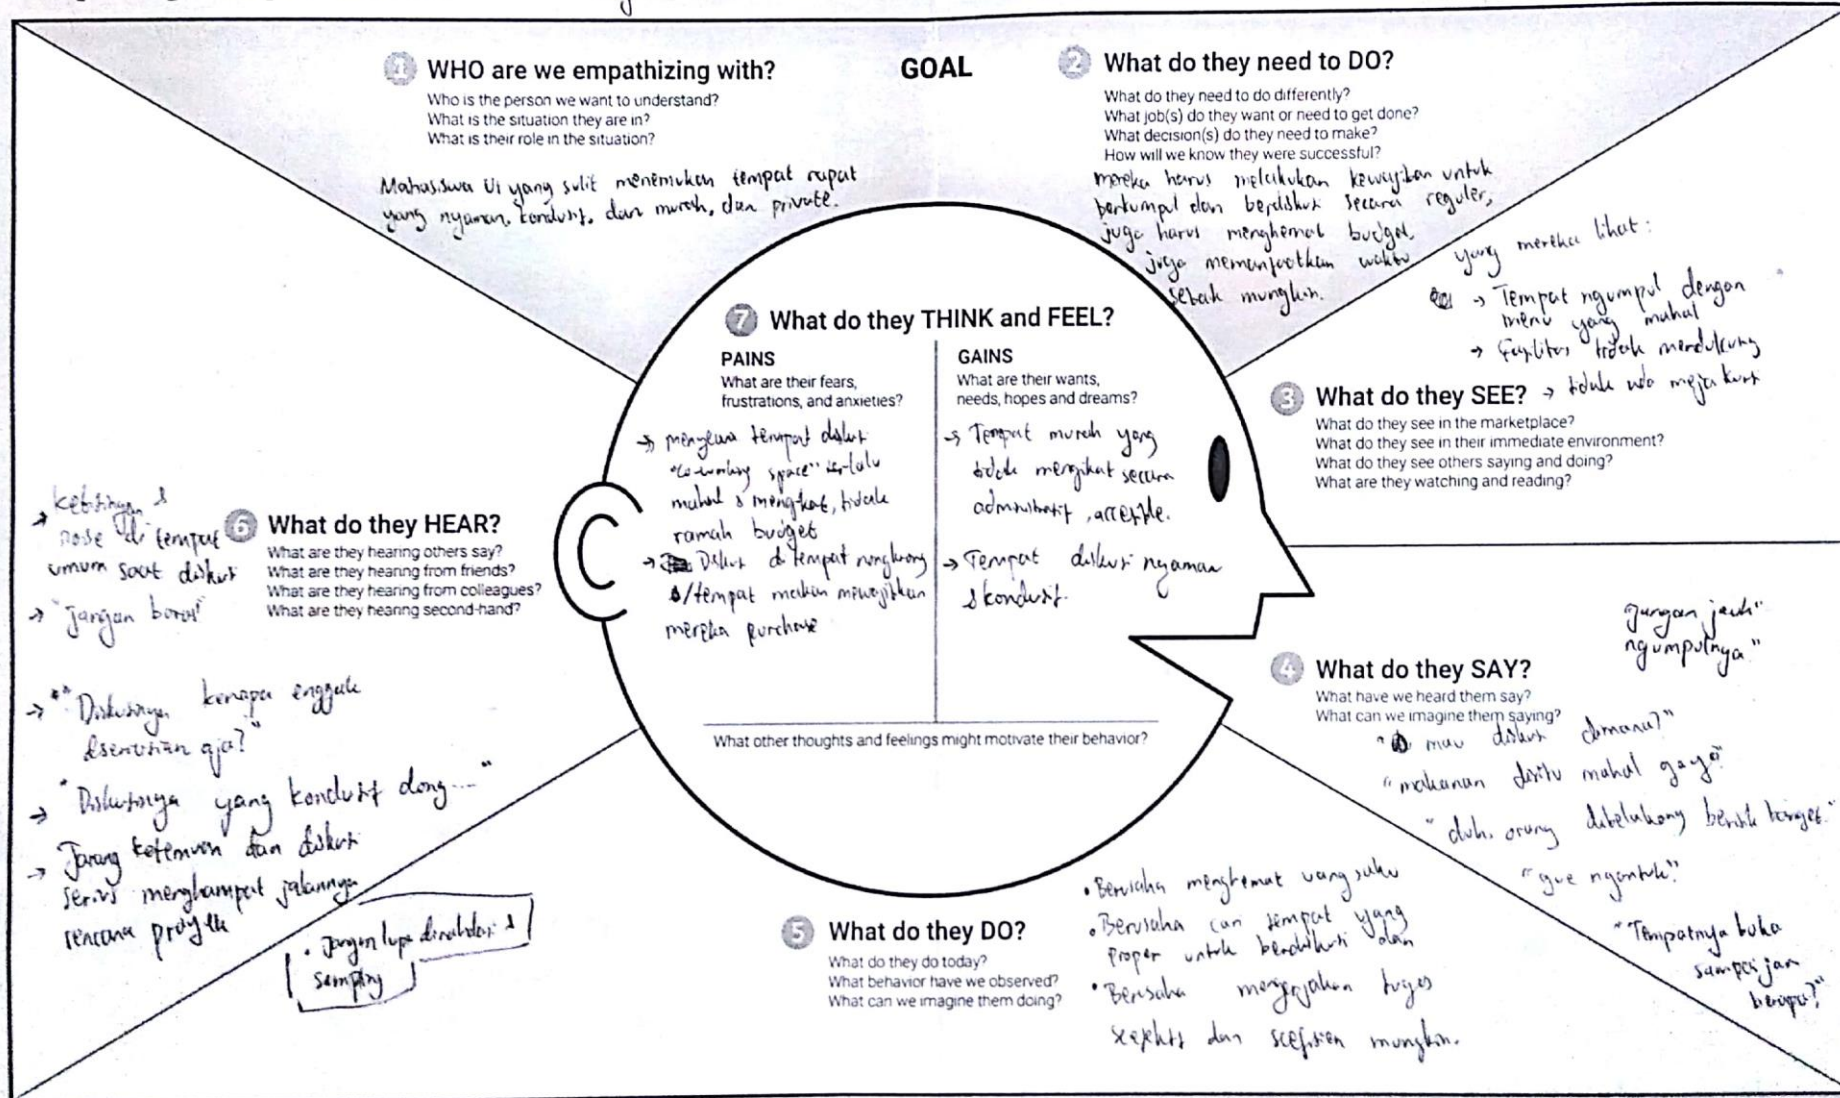

Empathy Map Canvas

Designed for:
Pengantar kewirausahaan.

Designed by:
Yolanda Natalia - 1606078015

Date

Version

Empathy Map Canvas

Designed for: Before Validation

Designed by: Yolanda Natalia

Date:

Version:

Empathy Map Canvas

Designed for: After Validation

Designed by: Yolanda Natalia

Date:

Version: